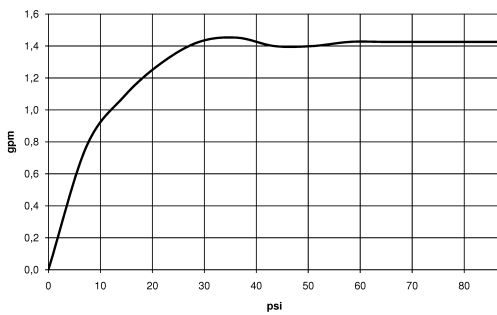

27 789 970

Flow rate chart

Codes & Standards

NSF/ANSI 372

Profi spray set - Chrome

ELIO

27 789 970

Certificates