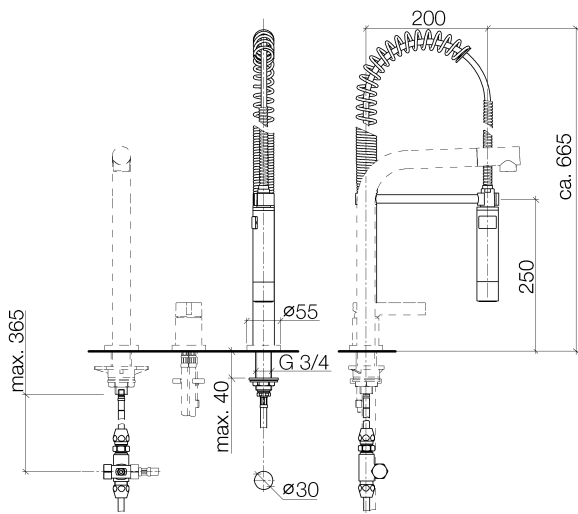

27 789 970

Fits: ELIO, TARA, TARA ULTRA

- spray flow
- automatic diverter for spout/Profi spray set
- height of mixer 665 mm
- individual rosette diameter 55mm
- profi spray hole diameter 30mm
- sprayface with anti-scaling system
- suspended spray with stainless steel spring (can be pivoted and locked)
- lead-free

The profi spray can be installed either with or without a rosette

Can only be combined with 32800790, 33826888, 32815888, 20815892, 33826875.

Intrinsic protection against back flow.

Button has to be pressed while using.

	Chrome	27 789 970-00 0010
	Brushed Platinum	27 789 970-06 0010
	Platinum	27 789 970-08 0010
	Dark Chrome	27 789 970-19 0010
	Brushed Chrome	27 789 970-93 0010
	Brushed Dark Platinum	27 789 970-99 0010

27 789 970

Flow rate chart

Codes & Standards

NSF/ANSI 372

Profi spray set - Chrome

ELIO

27 789 970

Certificates